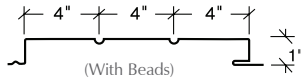

Architectural Panel Profiles

Artisan® Series