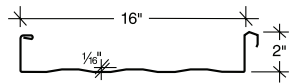

SuperLok®
Field Seamed System